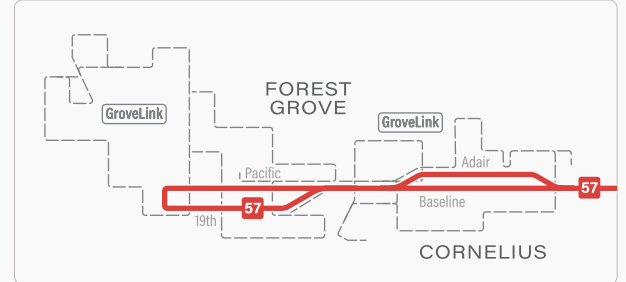

Forward Together Service Concept

Forward Together MAX Service Frequencies

MAX

- Blue Line
- Red Line
- Green Line
- Yellow Line
- Orange Line

Bus

- FX2 Frequent Express
- 72 Every 12 Minutes or Better
- 8 Every 15 Minutes
- 10 Every 20-60 Minutes
- 51 Peak-Only or Limited

Other

- WES Commuter Rail
- Portland Streetcar
- Non-TriMet Shuttle

0 1 2 MILES

↑ NORTH