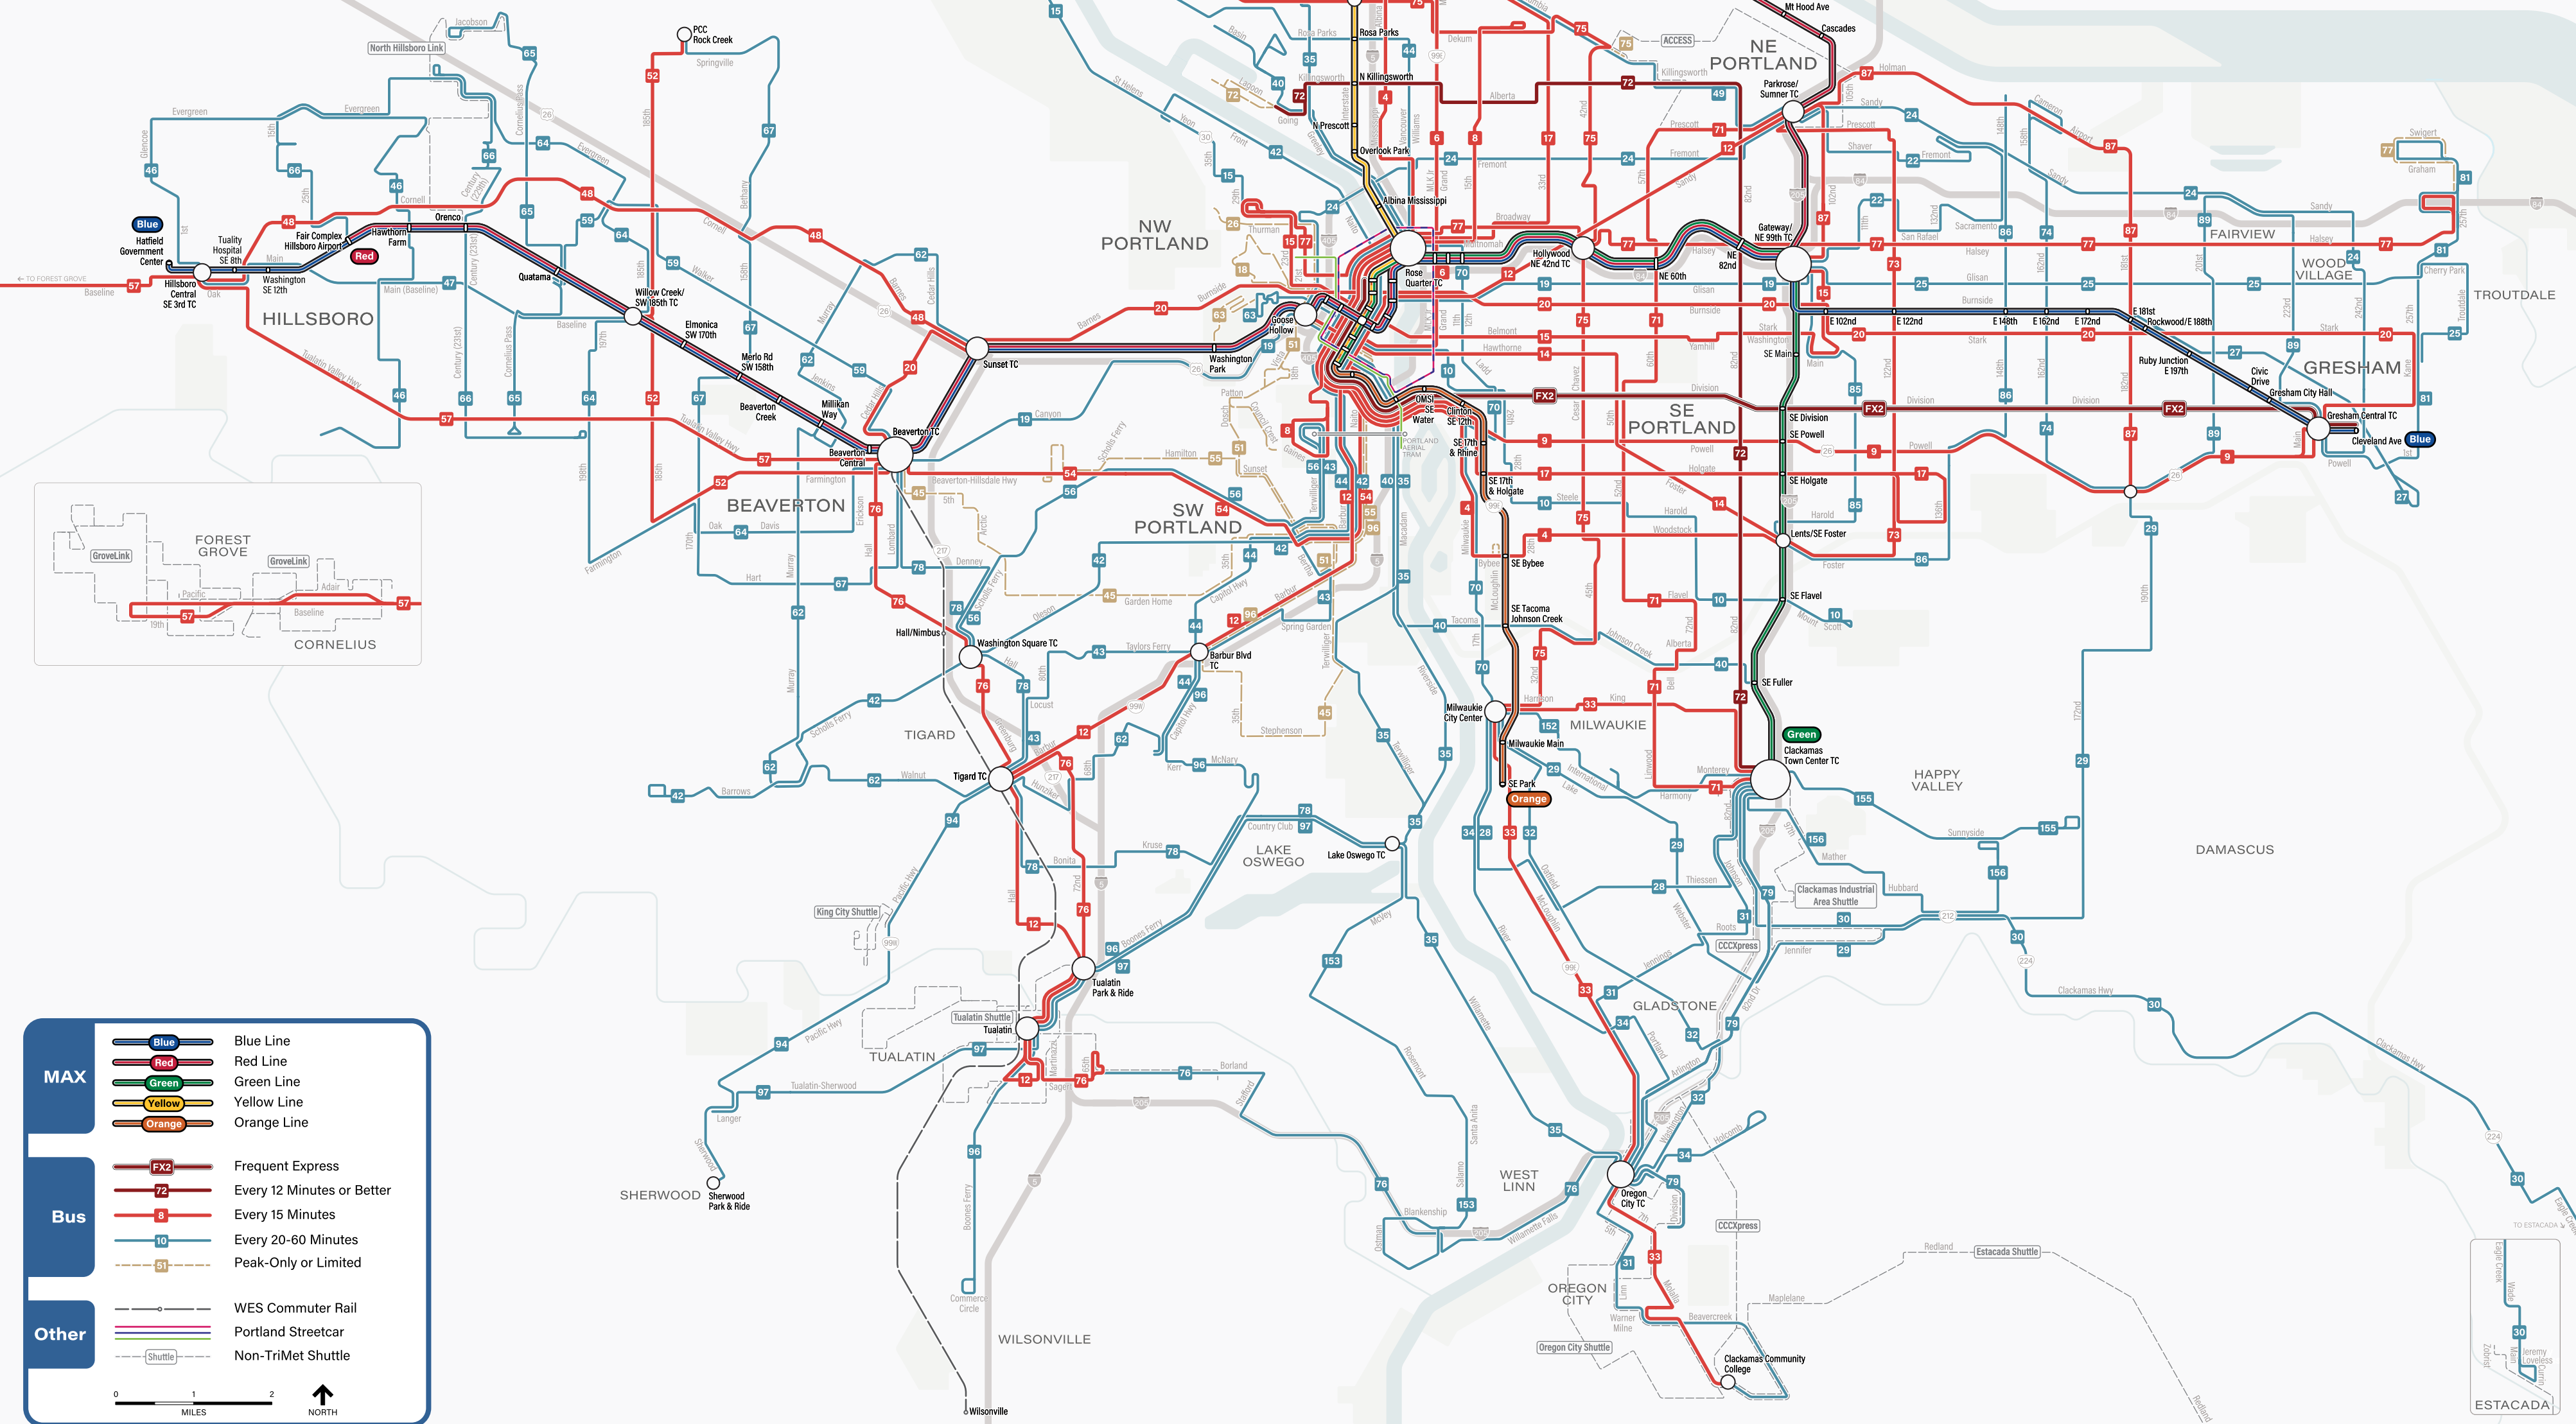

Forward Together Service Concept

Forward Together MAX Service Frequencies

MAX

- Blue Line
- Red Line
- Green Line
- Yellow Line
- Orange Line

Bus

- FX2 Frequent Express
- 72 Every 12 Minutes or Better
- 8 Every 15 Minutes
- 10 Every 20-60 Minutes
- 51 Peak-Only or Limited

Other

- WES Commuter Rail
- Portland Streetcar
- Non-TriMet Shuttle

0 1 2 MILES

↑ NORTH