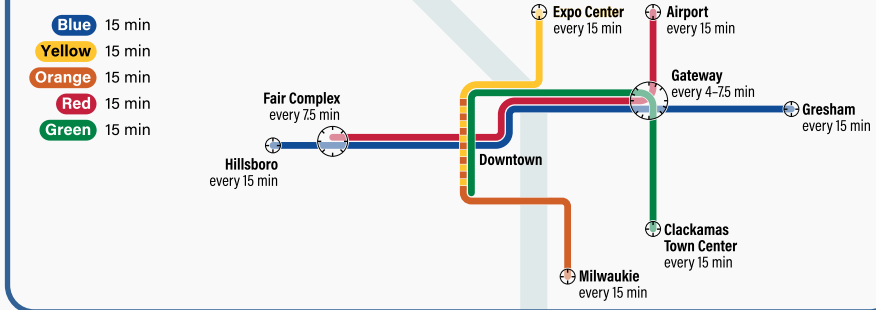

Forward Together Service Concept

Forward Together MAX Service Frequencies

MAX

- Blue Line
- Red Line
- Green Line
- Yellow Line
- Orange Line

Bus

- FX2 Frequent Express
- 72 Every 12 Minutes or Better
- 8 Every 15 Minutes
- 10 Every 20-60 Minutes
- 51 Peak-Only or Limited

Other

- WES Commuter Rail
- Portland Streetcar
- Non-TriMet Shuttle

0 1 2 MILES

↑ NORTH